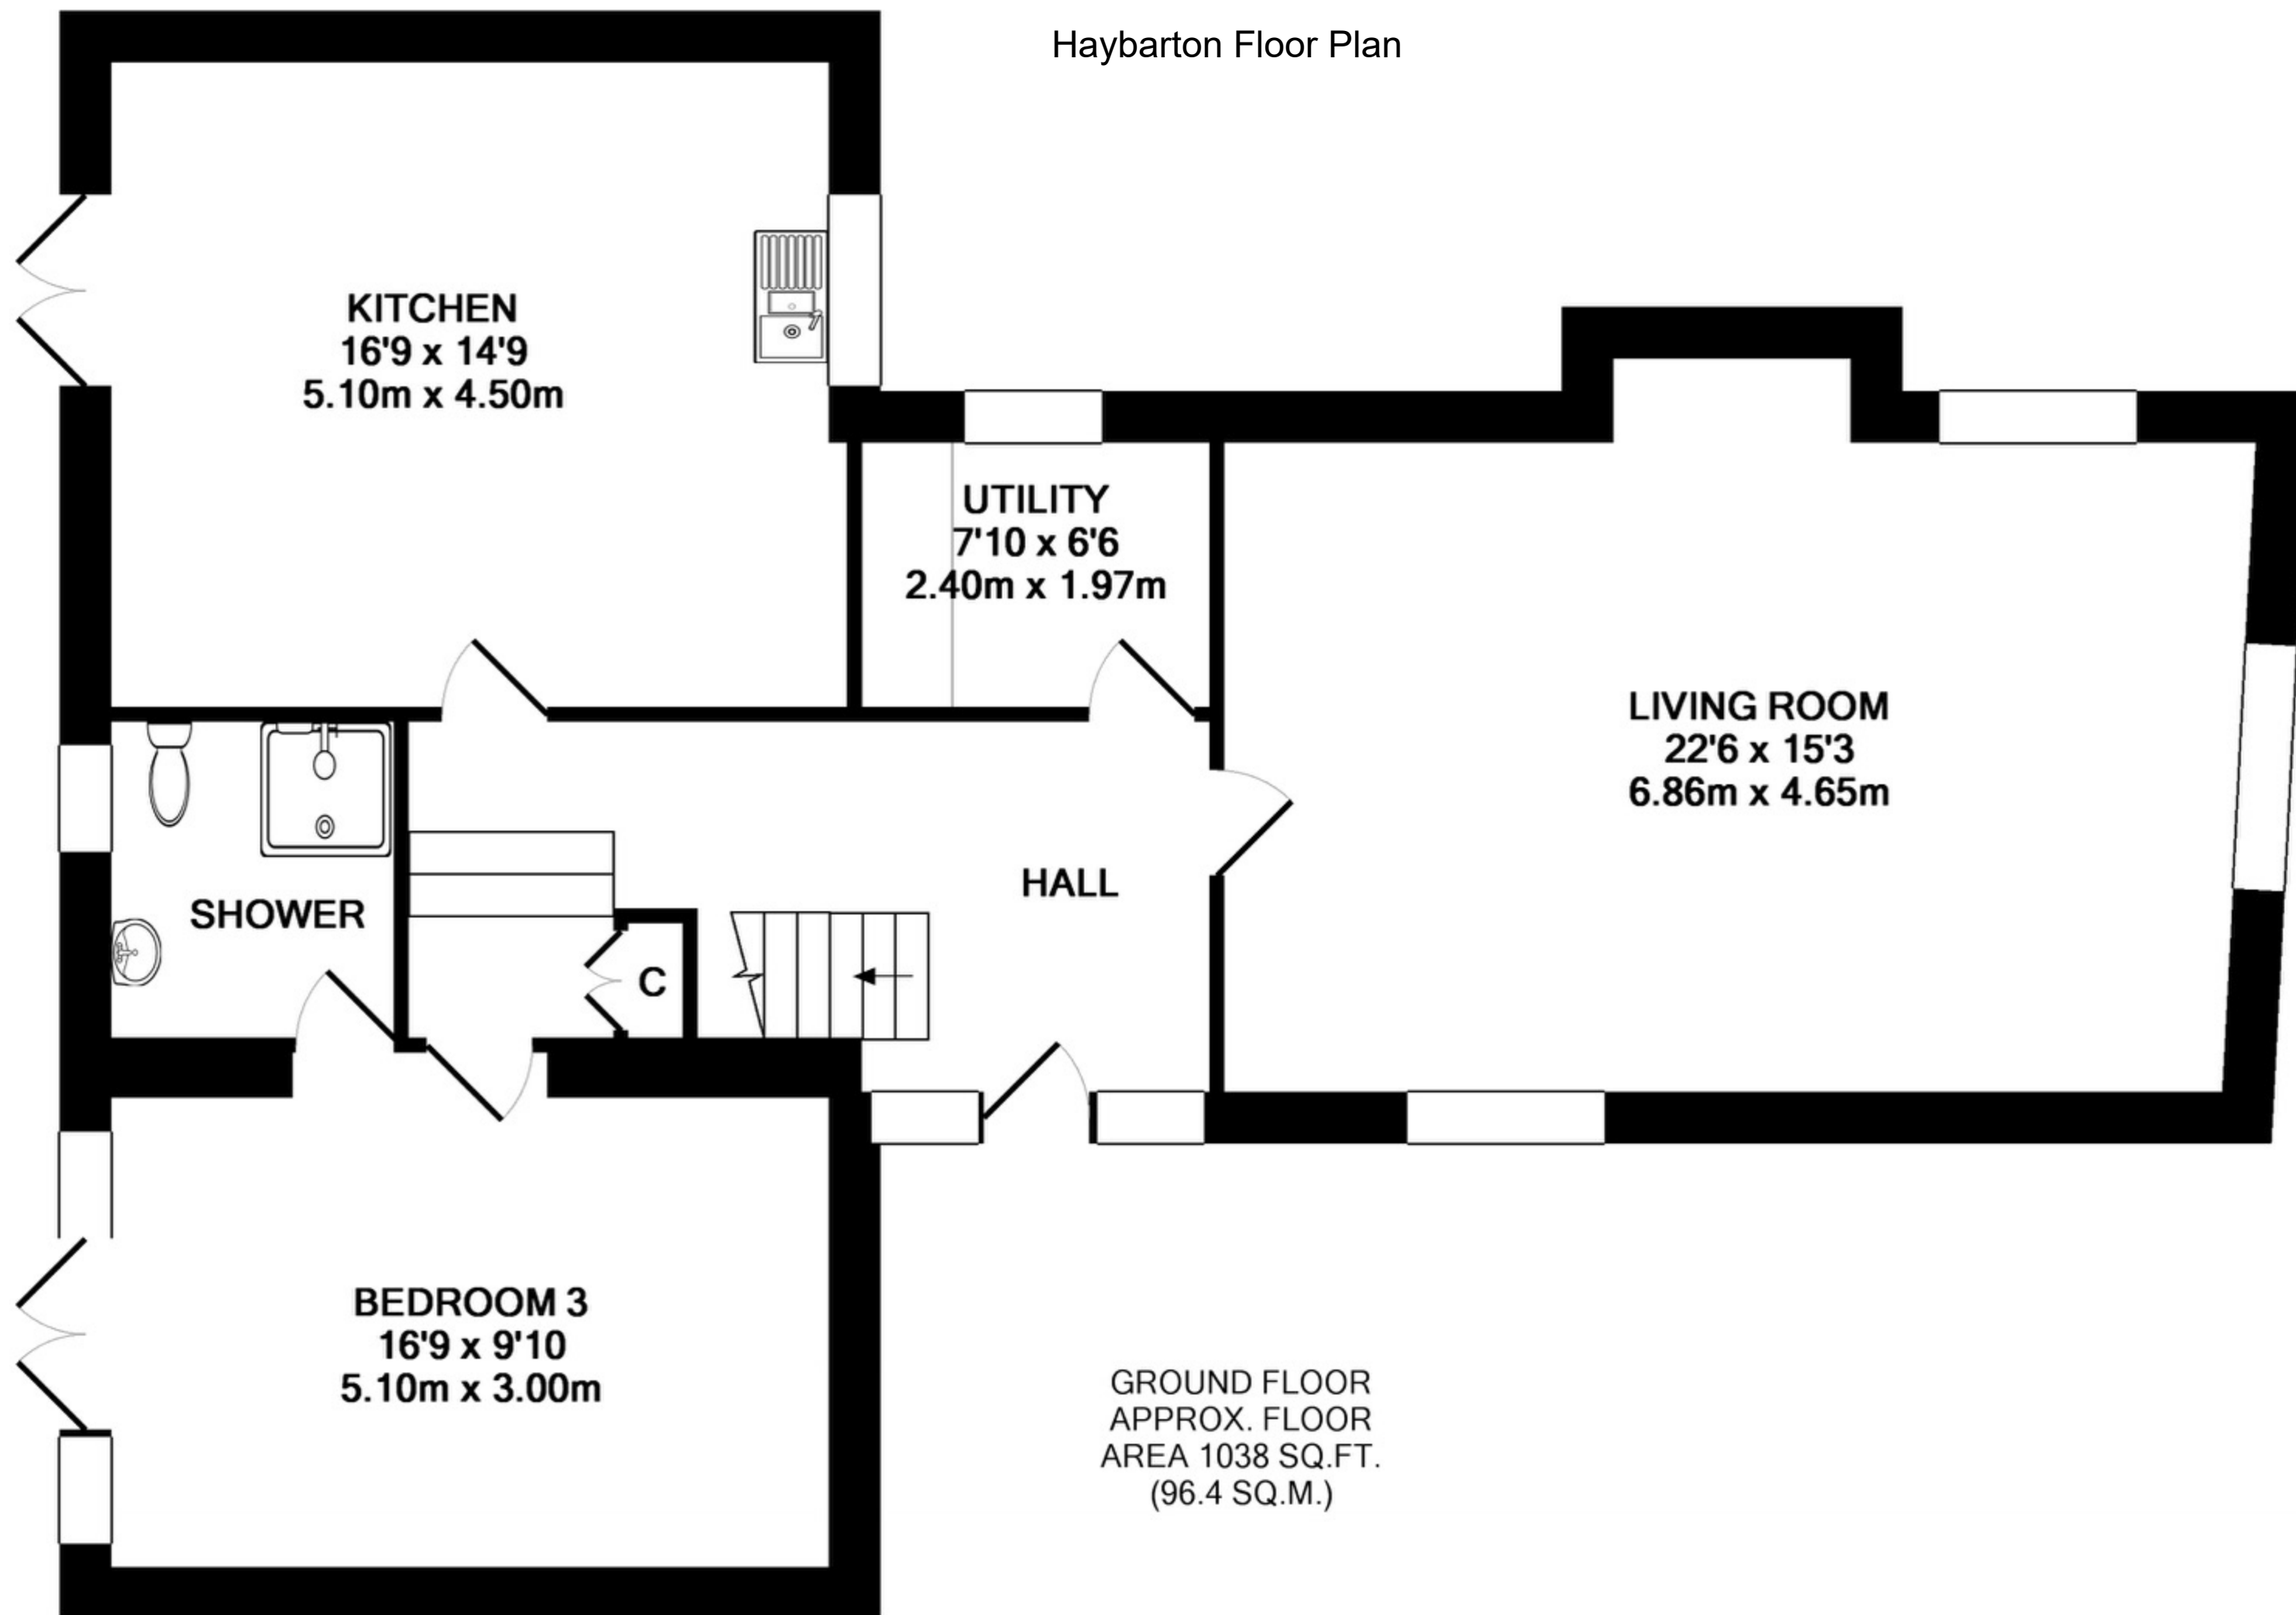

Haybarton Floor Plan

TOTAL APPROX. FLOOR AREA 1721 SQ.FT. (159.9 SQ.M.)

Plan drawn by Devon Property Services (www.devonps.co.uk). Measurements are approximate. For illustrative purposes only. Not drawn exactly to scale. Made with Metropix ©2017